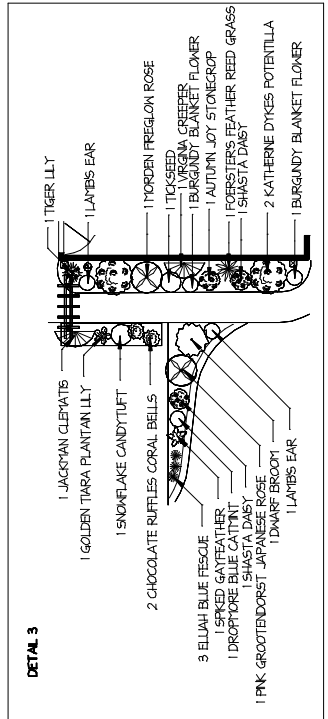

MASTER PLAN

LEGEND

—	WINDY
—	DOOR
—	POWER OUTLET
—	UTILITY CONNECTIONS
—	METER
—	VENT
—	WATER TAP
—	DOWNSPOUT
—	LIGHTING

- 1 SOLDER COURSE
- 1 AYR MAPLE (SINGLE STEM)
- 1 LEADERS MANTE
- 1 DWARF TURKISH EBRING BUSH
- 1 SIBERIAN LARCH
- 1 DRAGON'S BLOOD STONECROP
- 1 SPKED GAYFEATHER
- 1 LADY'S MANTLE
- 1 SPKED GAYFEATHER
- 1 STELLA DORO DAYLILY
- 1 DRAGON'S BLOOD STONECROP
- 1 TIGER LILY

- 1 PATROT PLANTAIN LILY
- 1 ARCADIA JUNIFER
- 2 RED TING DOGWOOD
- 1 DROPPED INDIEN
- 1 FENCE
- 1 BURIED GAS LINE
- 3 SNOWBERRY
- 1 YELLOW TING DOGWOOD
- 4 SWEDISH COLUMNAR ASPEN
- 1 CALGARY CARPET JUNIFER
- 6 BLUE CLIPS BELL FLOWER

- 2 FROEBEL SPREA
- 1 WATER VALVE
- 6 SKYROCKET JUNIFER
- 3 MRS. MOON LINGWORT
- 1 DAPPLED MALLOW
- 2 ALPINE CURRANT
- 3 NANNIBERRY YEURNUM

- 1 PATROT PLANTAIN LILY
- 1 ARCADIA JUNIFER
- 2 RED TING DOGWOOD
- 1 DROPPED INDIEN
- 1 FENCE
- 1 BURIED GAS LINE
- 3 SNOWBERRY
- 1 YELLOW TING DOGWOOD
- 4 SWEDISH COLUMNAR ASPEN
- 1 CALGARY CARPET JUNIFER
- 6 BLUE CLIPS BELL FLOWER

- 1 TANT JUNIFER
- 3 CHOCOLATE RUFFLES CORAL BELLS
- 1 NEWPORT PURPLE LEAF PLUM
- 3 MRS. MOON LINGWORT
- 1 SIBERIAN COTONESS
- 2 PATROT PLANTAIN LILY
- 4 SNOWBERRY
- 6 CHERRY BOMBER JAPANESE BARBERRY
- 9 SANSATION(R) JAPANESE BARBERRY

- 1 YUKKA
- 3 COLUMNAR BLUE SPRUCE
- 1 WATERTON MOCK ORANGE
- 3 CHOCOLATE RUFFLES CORAL BELLS
- 1 DWARF BROOM
- 1 WALKER SIBERIAN PEASHRUB
- 3 ELLIAH BLUE FESCUE
- 2 CALGARY CARPET JUNIFER
- 2 DRAGON'S BLOOD STONECROP

- 1 RUSSIAN ALMOND
- 2 ROYAL BURGANDY(R) BARBERRY
- 1 BLUE OAT GRASS
- 1 DWARF BROOM
- 1 WALKER SIBERIAN PEASHRUB
- 3 ELLIAH BLUE FESCUE
- 2 CALGARY CARPET JUNIFER
- 2 DRAGON'S BLOOD STONECROP