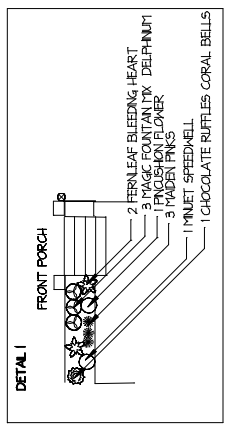

MASTER PLAN

LEGEND

—	WINDY
—	DOOR
—	POWER OUTLET
—	UTILITY CONNECTIONS
—	METER
—	VENT
—	WATER TAP
—	DOWNSPOUT
—	LIGHTING

- 1 SOLDER COURSE
- 1 AYR MAPLE (SINGLE STEM)
- 1 LEADERS MANTE
- 1 DWARF TURKISH EBRING BUSH
- 1 SIBERIAN LARCH
- 1 DRAGON'S BLOOD STONECROP
- 1 SPKED GAYFEATHER
- 1 LADY'S MANTLE
- 1 SPKED GAYFEATHER
- 1 STELLA DORO DAYLILY
- 1 DRAGON'S BLOOD STONECROP
- 1 TIGER LILY

- 1 PATROT PLANTAIN LILY
- 1 ARCADIA JUNIFER
- 2 RED TING DOGWOOD
- 1 DROPPED INDIEN
- 1 FENCE
- 1 BURIED GAS LINE
- 3 SNOWBERRY
- 1 YELLOW TING DOGWOOD
- 4 SWEDISH COLUMNAR ASPEN
- 1 CALGARY CARPET JUNIFER
- 6 BLUE CLIPS BELL FLOWER

- 2 FROEBEL SPREA
- 1 WATER VALVE
- 6 SKYROCKET JUNIFER
- 3 MRS. MOON LINGWORT
- 1 DAPPLED MALLOW
- 2 ALPINE CURRANT
- 3 NANNIBERRY YEURNUM

- 1 PATROT PLANTAIN LILY
- 1 ARCADIA JUNIFER
- 2 RED TING DOGWOOD
- 1 DROPPED INDIEN
- 1 FENCE
- 1 BURIED GAS LINE
- 3 SNOWBERRY
- 1 YELLOW TING DOGWOOD
- 4 SWEDISH COLUMNAR ASPEN
- 1 CALGARY CARPET JUNIFER
- 6 BLUE CLIPS BELL FLOWER

- 1 TANT JUNIFER
- 3 CHOCOLATE RUFFLES CORAL BELLS
- 1 NEWPORT PURPLE LEAF PLUM
- 3 MRS. MOON LINGWORT
- 1 SIBERIAN COTONESS
- 2 PATROT PLANTAIN LILY
- 4 SNOWBERRY
- 6 CHERRY BOMBER JAPANESE BARBERRY
- 9 SANSATION(R) JAPANESE BARBERRY

- 1 YUKKA
- 3 COLUMNAR BLUE SPRUCE
- 1 WATERTON MOCK ORANGE
- 3 CHOCOLATE RUFFLES CORAL BELLS
- 1 DWARF BROOM
- 1 WALKER SIBERIAN PEASHRUB
- 3 ELLIAH BLUE FESCUE
- 2 CALGARY CARPET JUNIFER
- 2 DRAGON'S BLOOD STONECROP

- 1 RUSSIAN ALMOND
- 2 ROYAL BURGANDY(R) BARBERRY
- 1 BLUE OAT GRASS
- 1 DWARF BROOM
- 1 WALKER SIBERIAN PEASHRUB
- 3 ELLIAH BLUE FESCUE
- 2 CALGARY CARPET JUNIFER
- 2 DRAGON'S BLOOD STONECROP