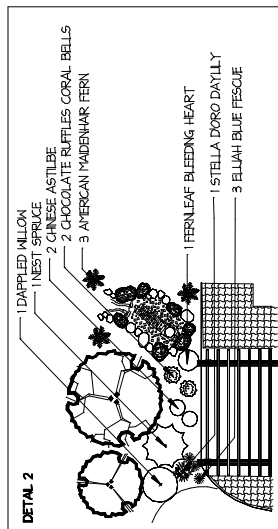

MASTER PLAN

LEGEND

—	WINDY
—	DOOR
—	POWER OUTLET
—	UTILITY CONNECTIONS
—	METER
—	VENT
—	WATER TAP
—	DOWNSPOUT
—	LIGHTING

- 1 SOLDER COURSE
- 1 AYR MAPLE (SINGLE STEM)
- 1 LEADERS MANTE
- 1 DWARF TURKISH EBRING BUSH
- 1 SIBERIAN LARCH
- 1 DRAGON'S BLOOD STONECROP
- 1 SPKED GAYFEATHER
- 1 LADY'S MANTLE
- 1 SPKED GAYFEATHER
- 1 STELLA DORO DAYLILY
- 1 DRAGON'S BLOOD STONECROP
- 1 TIGER LILY

- 1 PATROT PLANTAIN LILY
- 1 ARCADIA JUNIFER
- 2 RED TING DOGWOOD
- 1 DROPPED INDIEN
- 1 FENCE
- 1 BURIED GAS LINE
- 3 SNOWBERRY
- 1 YELLOW TING DOGWOOD
- 4 SWEDISH COLUMNAR ASPEN
- 1 CALGARY CARPET JUNIFER
- 6 BLUE CLIPS BELL FLOWER

- 2 FROEBEL SPREA
- 1 WATER VALVE
- 6 SKYROCKET JUNIFER
- 3 MRS. MOON LINGWORT
- 1 DAPPLED MALLOW
- 2 ALPINE CURRANT
- 3 NANNIBERRY YEURNUM

- 1 PATROT PLANTAIN LILY
- 1 ARCADIA JUNIFER
- 2 RED TING DOGWOOD
- 1 DROPPED INDIEN
- 1 FENCE
- 1 BURIED GAS LINE
- 3 SNOWBERRY
- 1 YELLOW TING DOGWOOD
- 4 SWEDISH COLUMNAR ASPEN
- 1 CALGARY CARPET JUNIFER
- 6 BLUE CLIPS BELL FLOWER

- 1 TANT JUNIFER
- 3 CHOCOLATE RUFFLES CORAL BELLS
- 1 NEWPORT PURPLE LEAF PLUM
- 3 MRS. MOON LINGWORT
- 1 SIBERIAN COTONESS
- 2 PATROT PLANTAIN LILY
- 4 SNOWBERRY
- 6 CHERRY BOMBER JAPANESE BARBERRY
- 9 SANSATION(R) JAPANESE BARBERRY

- 1 YUKKA
- 3 COLUMNAR BLUE SPRUCE
- 1 WATERTON MOCK ORANGE
- 3 CHOCOLATE RUFFLES CORAL BELLS
- 1 DWARF BROOM
- 1 WALKER SIBERIAN PEASHRUB
- 3 ELLIAH BLUE FESCUE
- 2 CALGARY CARPET JUNIFER
- 2 DRAGON'S BLOOD STONECROP

- 1 RUSSIAN ALMOND
- 2 ROYAL BURGANDY(R) BARBERRY
- 1 BLUE OAT GRASS
- 1 DWARF BROOM
- 1 WALKER SIBERIAN PEASHRUB
- 3 ELLIAH BLUE FESCUE
- 2 CALGARY CARPET JUNIFER
- 2 DRAGON'S BLOOD STONECROP