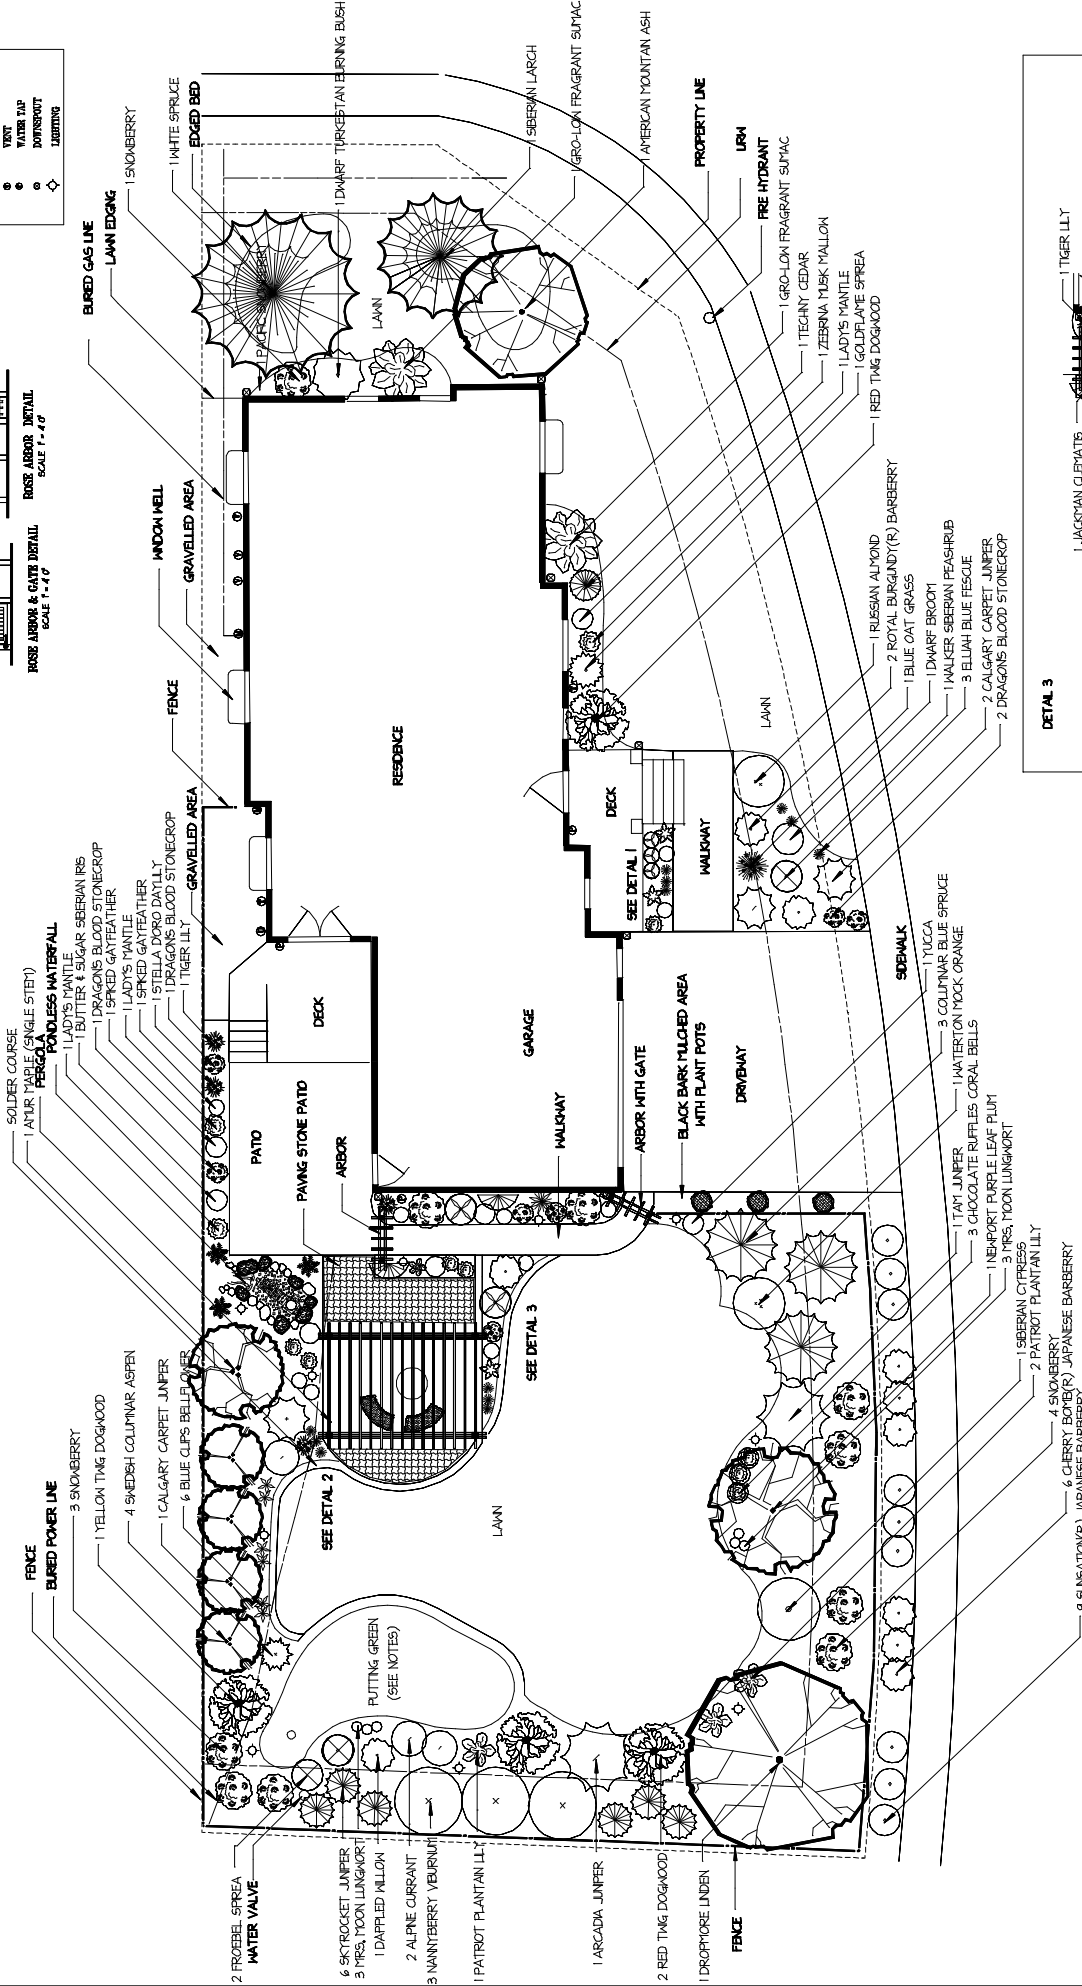

MASTER PLAN

LEGEND

—	WINDY
—	DOOR
—	POWER OUTLET
—	UTILITY CONNECTIONS
—	METER
—	VENT
—	WATER TAP
—	DOWNSPOUT
—	LIGHTING

- 1 SOLDER COURSE
- 1 AYR MAPLE (SINGLE STEM)
- 1 LEADERS MANTE
- 1 DWARF TURKISH EBRING BUSH
- 1 SIBERIAN LARCH
- 1 DRAGON'S BLOOD STONECROP
- 1 SPKED GAYFEATHER
- 1 LADY'S MANTLE
- 1 SPKED GAYFEATHER
- 1 STELLA DORO DAYLILY
- 1 DRAGON'S BLOOD STONECROP
- 1 TIGER LILY

- 1 PATROT PLANTAIN LILY
- 1 ARCADIA JUNIFER
- 2 RED TING DOGWOOD
- 1 DROPPED INDIEN
- 1 FENCE
- 1 BURIED GAS LINE
- 3 SNOWBERRY
- 1 YELLOW TING DOGWOOD
- 4 SWEDISH COLUMNAR ASPEN
- 1 CALGARY CARPET JUNIFER
- 6 BLUE CLIPS BELL FLOWER

- 2 FROEBEL SPREA
- 1 WATER VALVE
- 6 SKYROCKET JUNIFER
- 3 MRS. MOON LINGWORT
- 1 DAPPLED MALLOW
- 2 ALPINE CURRANT
- 3 NANNIBERRY YEURNUM

- 1 PATROT PLANTAIN LILY
- 1 ARCADIA JUNIFER
- 2 RED TING DOGWOOD
- 1 DROPPED INDIEN
- 1 FENCE
- 1 BURIED GAS LINE
- 3 SNOWBERRY
- 1 YELLOW TING DOGWOOD
- 4 SWEDISH COLUMNAR ASPEN
- 1 CALGARY CARPET JUNIFER
- 6 BLUE CLIPS BELL FLOWER

- 1 TANT JUNIFER
- 3 CHOCOLATE RUFFLES CORAL BELLS
- 1 NEWPORT PURPLE LEAF PLUM
- 3 MRS. MOON LINGWORT
- 1 SIBERIAN COTONESS
- 2 PATROT PLANTAIN LILY
- 4 SNOWBERRY
- 6 CHERRY BOMBER JAPANESE BARBERRY
- 9 SANSATION(R) JAPANESE BARBERRY

- 1 YUKKA
- 3 COLUMNAR BLUE SPRUCE
- 1 WATERTON MOCK ORANGE
- 3 CHOCOLATE RUFFLES CORAL BELLS
- 1 DWARF BROOM
- 1 WALKER SIBERIAN PEASHRUB
- 3 ELLIAH BLUE FESCUE
- 2 CALGARY CARPET JUNIFER
- 2 DRAGON'S BLOOD STONECROP

- 1 RUSSIAN ALMOND
- 2 ROYAL BURGANDY(R) BARBERRY
- 1 BLUE OAT GRASS
- 1 DWARF BROOM
- 1 WALKER SIBERIAN PEASHRUB
- 3 ELLIAH BLUE FESCUE
- 2 CALGARY CARPET JUNIFER
- 2 DRAGON'S BLOOD STONECROP